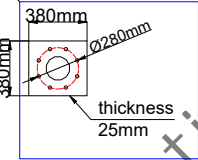

repair station

thickness 25mm

thickness 6.0mm

thickness 6.0mm

12-sided polygon

- 1、Material: steel Q235
- 2、Hot-dip galvanized not less than 86um

ANCHOR BOLT DETAIL

BASE PLATE

16000mm

16000mm

2000mm

1000mm

300mm

2000mm

1000mm

300mm