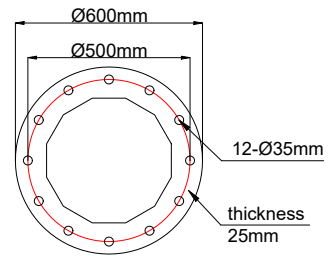

repair station

thickness 25mm

thickness 6.0mm

thickness 6.0mm

12-sided polygon

- 1、Material: steel Q235
- 2、Hot-dip galvanized not less than 86um

ANCHOR BOLT DETAIL

BASE PLATE

16000mm

16000mm

2000mm

1000mm

300mm

2000mm

1000mm

300mm