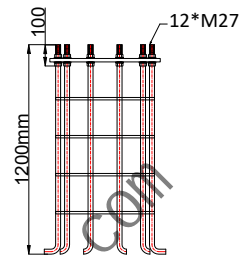

repair station

thickness 25mm

thickness 6.0mm

thickness 6.0mm

12-sided polygon

- 1、Material: steel Q235
- 2、Hot-dip galvanized not less than 86um

ANCHOR BOLT DETAIL

BASE PLATE

16000mm

16000mm

2000mm

1000mm

300mm

2000mm

1000mm

300mm