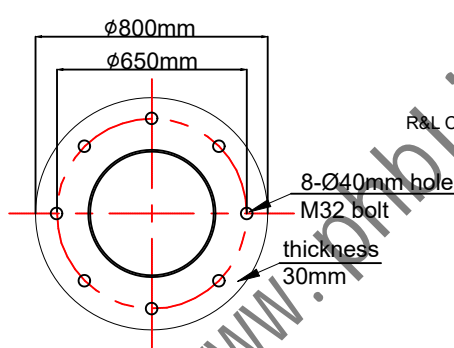

ANCHOR BOLT DETAIL

BASE PLATE

Yangzhou Phoebus Outdoor Lighting Co.,ltd		
Mob		15M Pole
E-mail		
Web		
CHECKED BY		