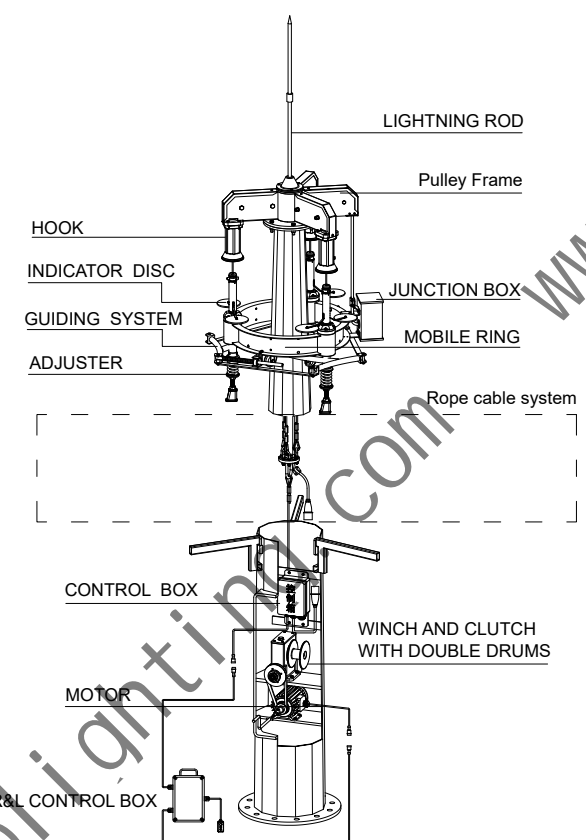

ANCHOR BOLT DETAIL

BASE PLATE

Yangzhou Phoebus Outdoor Lighting Co.,ltd		
Mob		15M Pole
E-mail		
Web		
CHECKED BY		